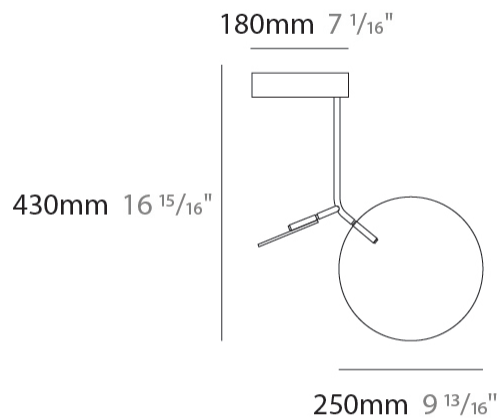

BALLON SUSPENSION

D71031-

base number   Finish   Finish
Options   Options   Options

1. To build a product code in our configurator select the specify button on the base model # product page
2. To build a manual product code on this datasheet choose from the options listed below in blue font and add the suffix to the base model #

GENERAL

Series: Ballon
Brand: Tunto
Division: Design
Mounting Type: Suspension
Mounting Location: Ceiling
Subcategory: Pendant

PHYSICAL

Shape: Abstract
Width (mm): 390
Width (in): 15 ³/₈
Height (mm): 430
Height (in): 16 ¹³/₁₆
Light Distribution: Direct
Diffuser: Opal - PMMA with Small Panel
Fixture Finish: [WAL](#) / [OAK](#) / [BLK](#) / [WHI](#) / [GWI](#) / [GBK](#)
Holder Finish: [WHI](#) / [BLK](#) / [GWI](#) / [GBK](#)
Fixture Material: Metal / Wood

ELECTRICAL

Lamp Type: LED
Total Output Wattage (W): 12.6
Dimming: Tri-Mode (Non-Dimming and Phase Dimming (120Vac only) and 0-10V Dimming)
Driver Included: Yes
Driver Location: Integrated
Driver Type: Constant Current - Universal
Driver Class: Class 2
Input Voltage (V): 120 - 277
Constant Current (MA): 700

LED

Number of LEDs: 2
Color Temperature (°K): 3000
Max. Delivered Lumen (lm): 500
CRI: >85 CRI
Lamp Life (hrs): 50000

OPTICAL

Adjustability: Rotational 330°

RATINGS AND CERTIFICATIONS

Certified By: Certified for North American Standards
IP rating: IP20

PROJECT
TYPE
SPECIFIER
QUANTITY
DATE